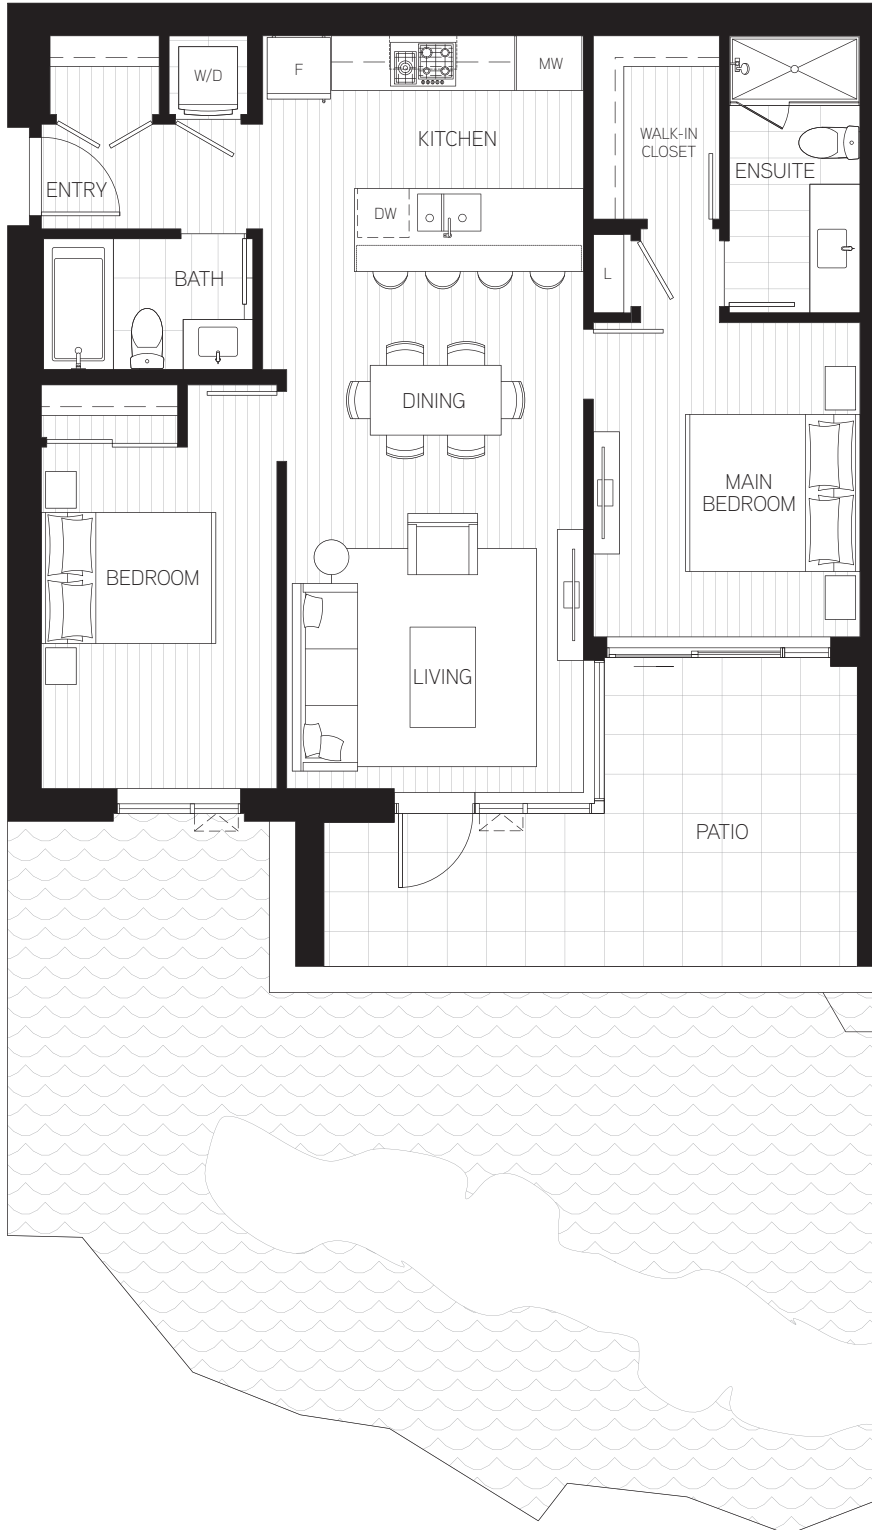

D10 PLAN 2 BEDROOM

LIVING 896 SF

RAILLESS
OPEN CONCEPT
DECKS