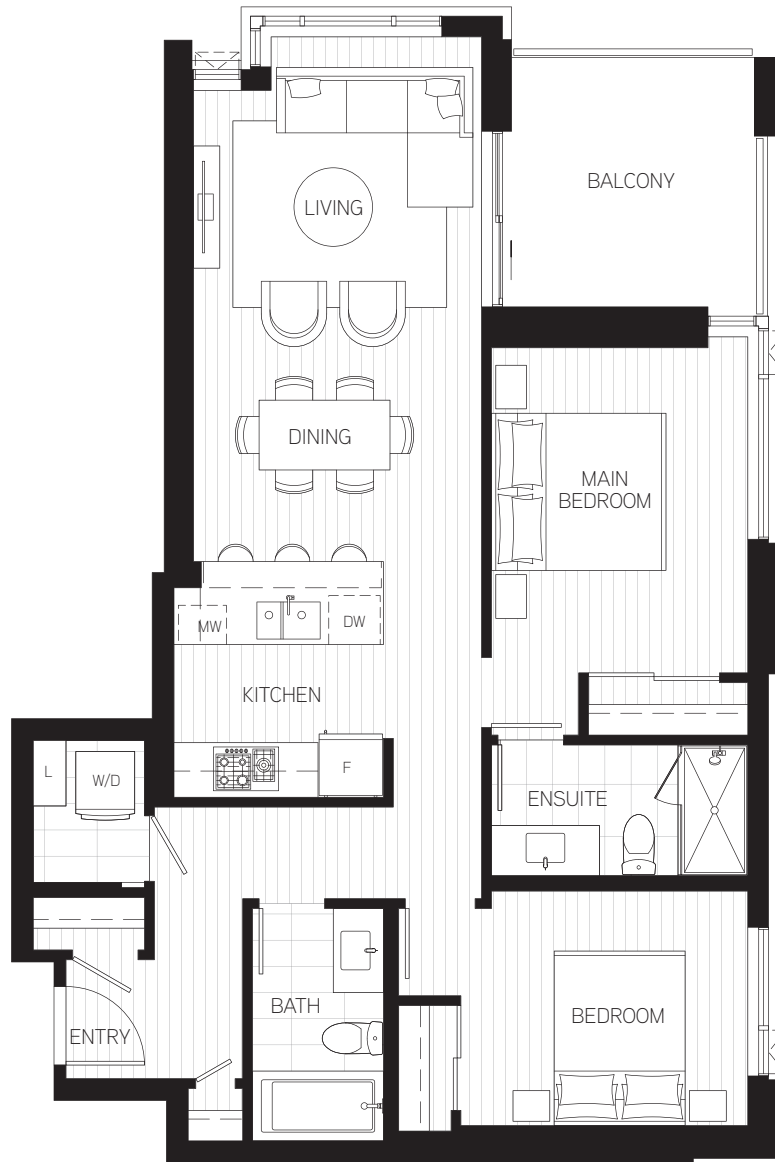

DOCKSIDE GREEN

D4 PLAN 2 BEDROOM

LIVING 870 SF

N
LEVEL 3